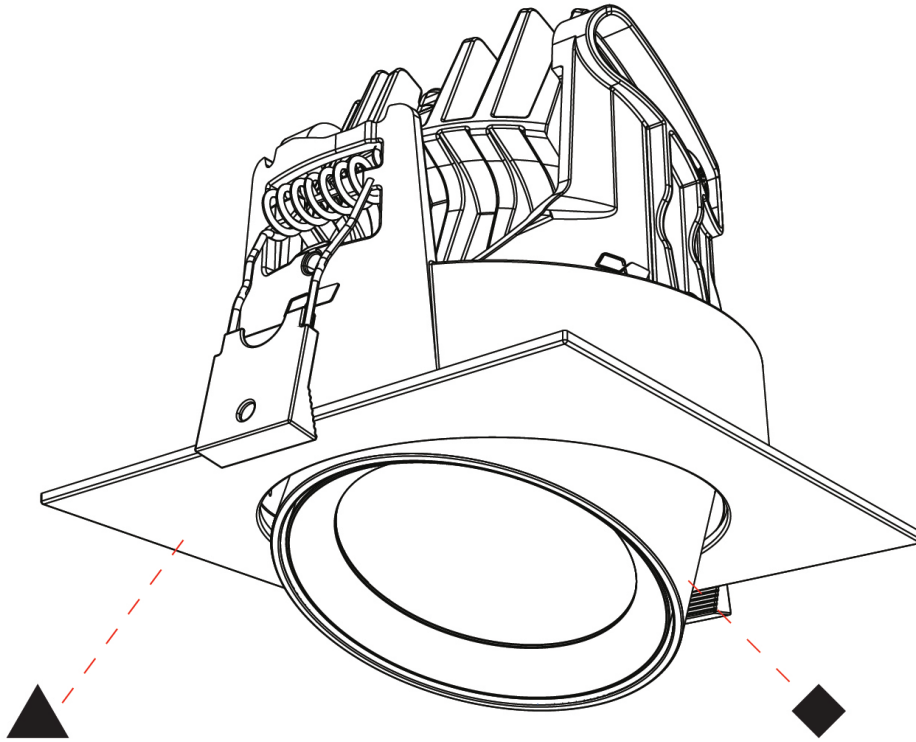

## CENTRIQ SQUARE ADJUSTABLE RECESSED

A35983-

PROJECT

TYPE

SPECIFIER

QUANTITY

DATE

A