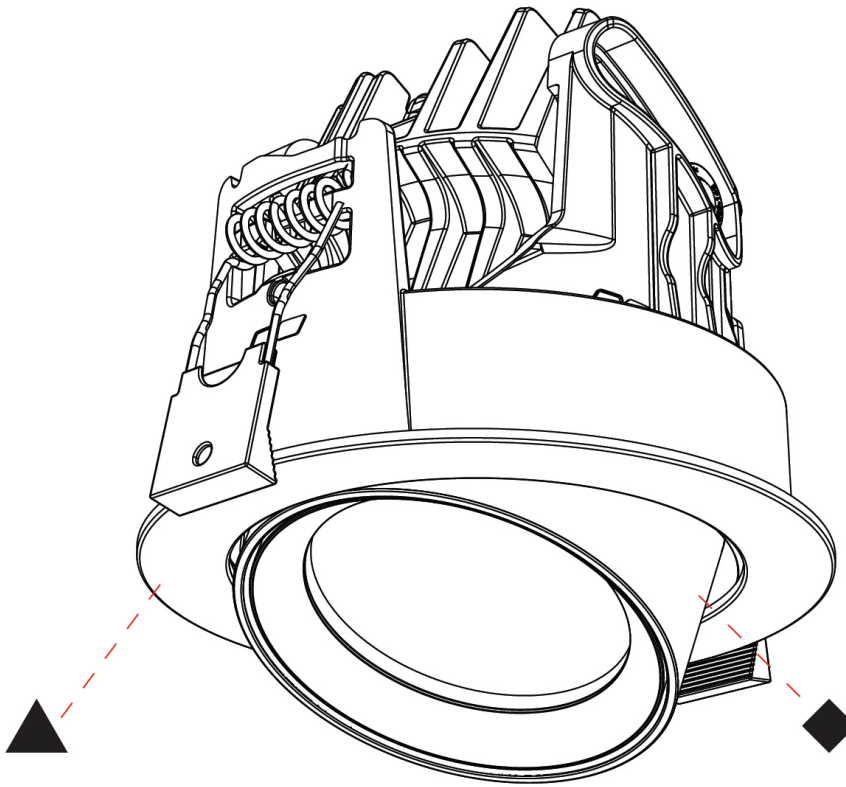

CENTRIQ ROUND ADJUSTABLE RECESSED

A35977-

PROJECT

TYPE

SPECIFIER

QUANTITY

DATE

A